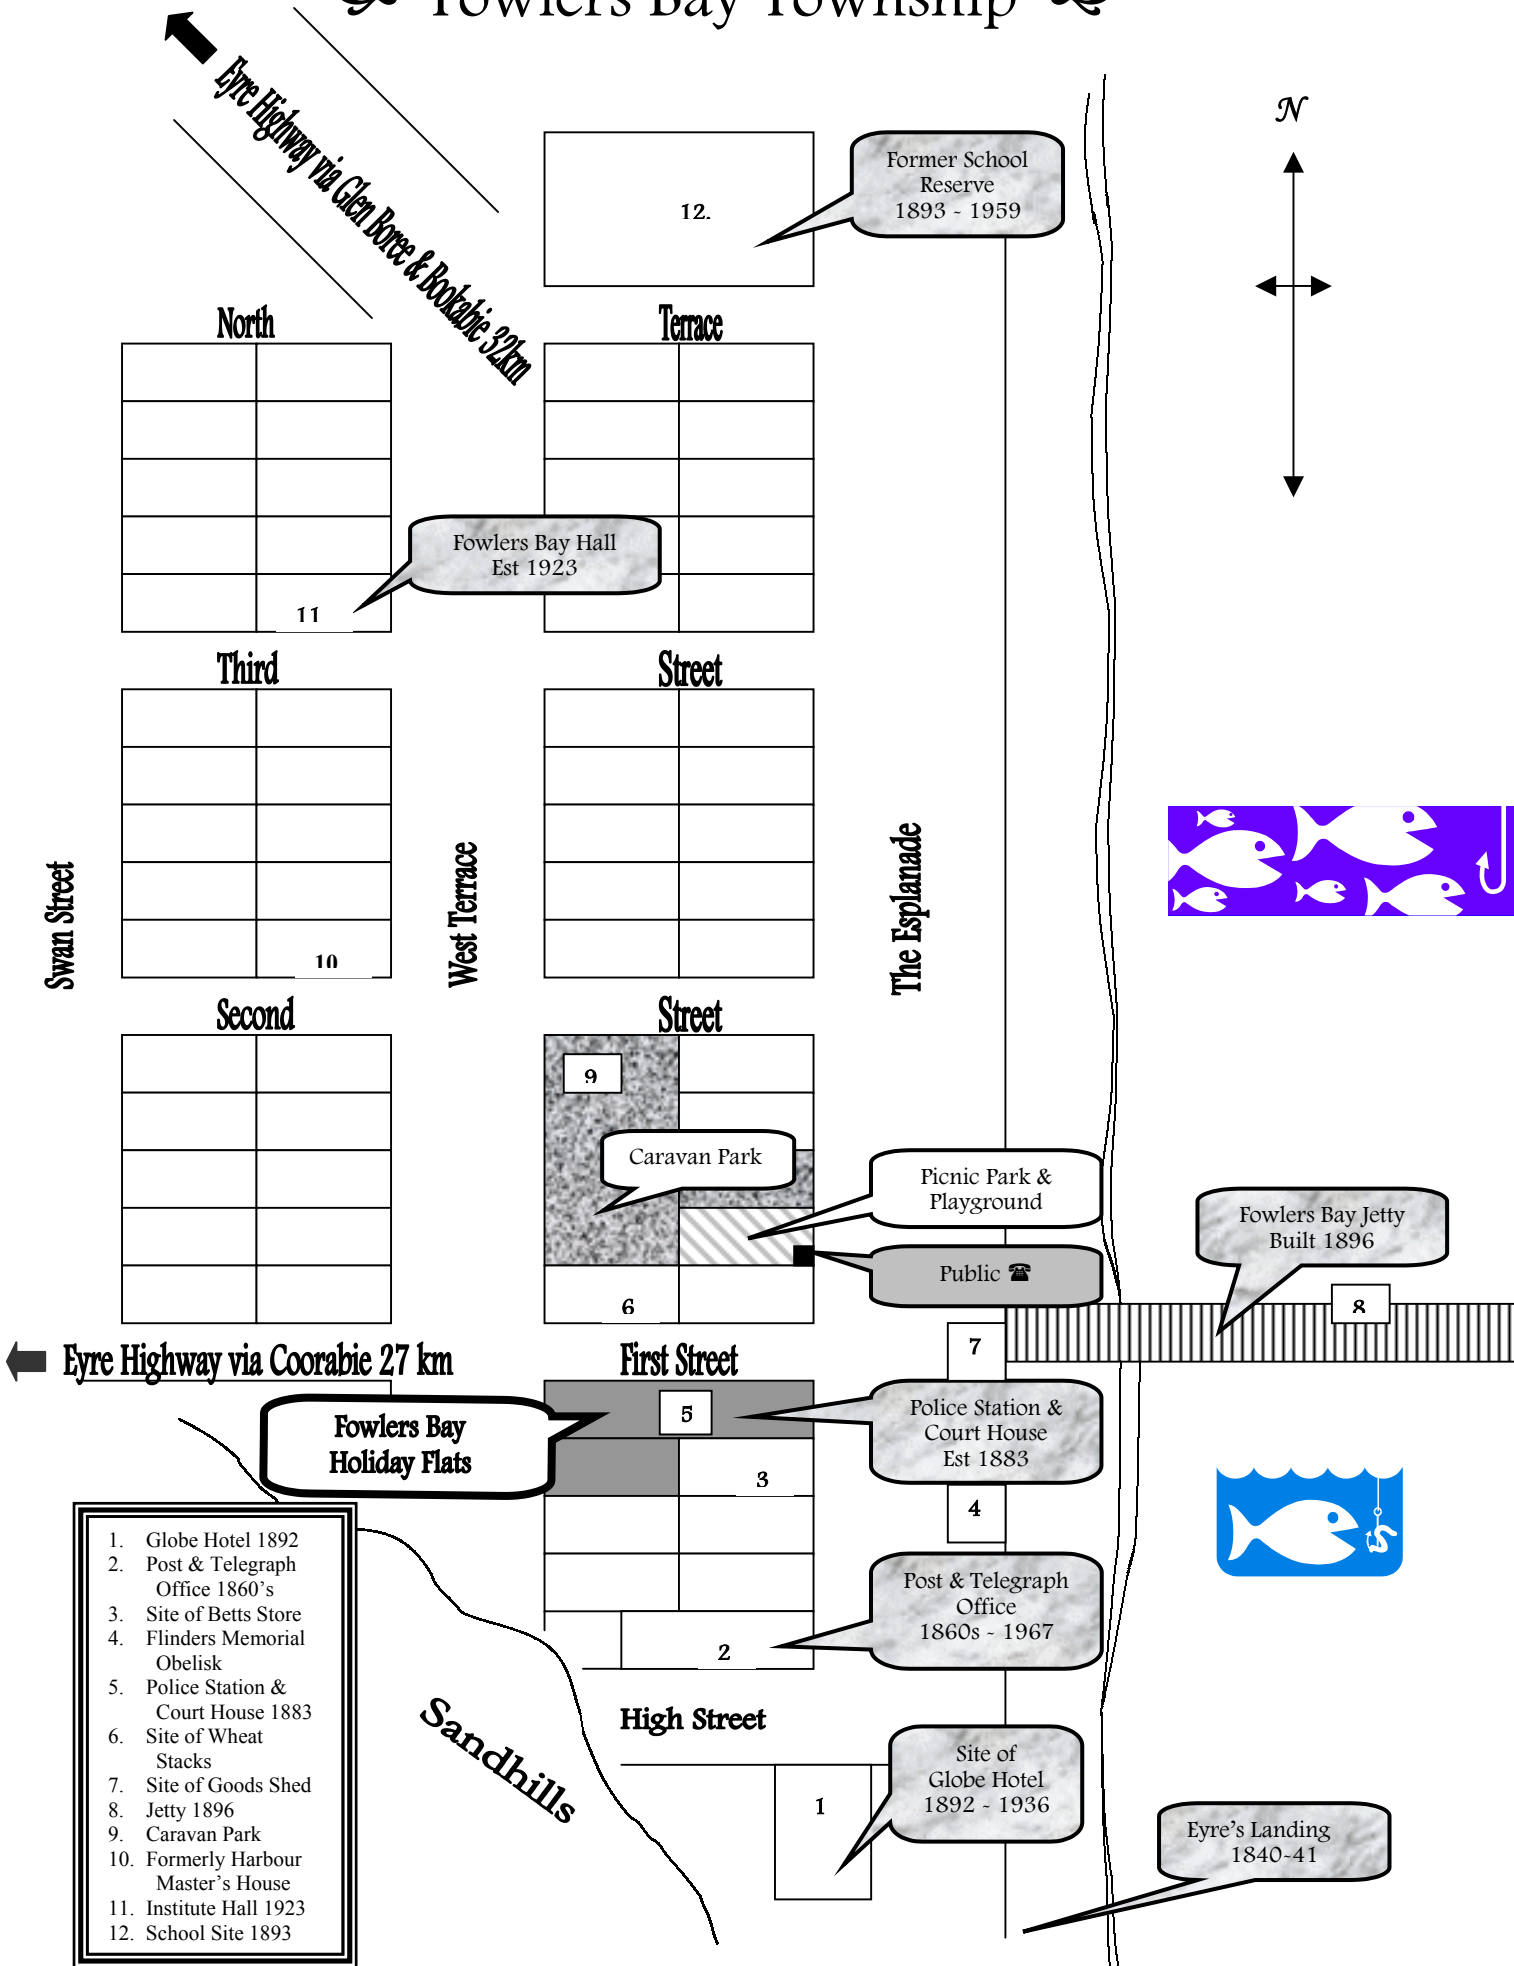

Fowlers Bay Township

- | | |
|-----|-----------------------------------|
| 1. | Globe Hotel 1892 |
| 2. | Post & Telegraph Office 1860's |
| 3. | Site of Betts Store |
| 4. | Flinders Memorial Obelisk |
| 5. | Police Station & Court House 1883 |
| 6. | Site of Wheat Stacks |
| 7. | Site of Goods Shed |
| 8. | Jetty 1896 |
| 9. | Caravan Park |
| 10. | Formerly Harbour Master's House |
| 11. | Institute Hall 1923 |
| 12. | School Site 1893 |

Fowlers Bay Holiday Flats

Sandhills

Eyre's Landing 1840-41