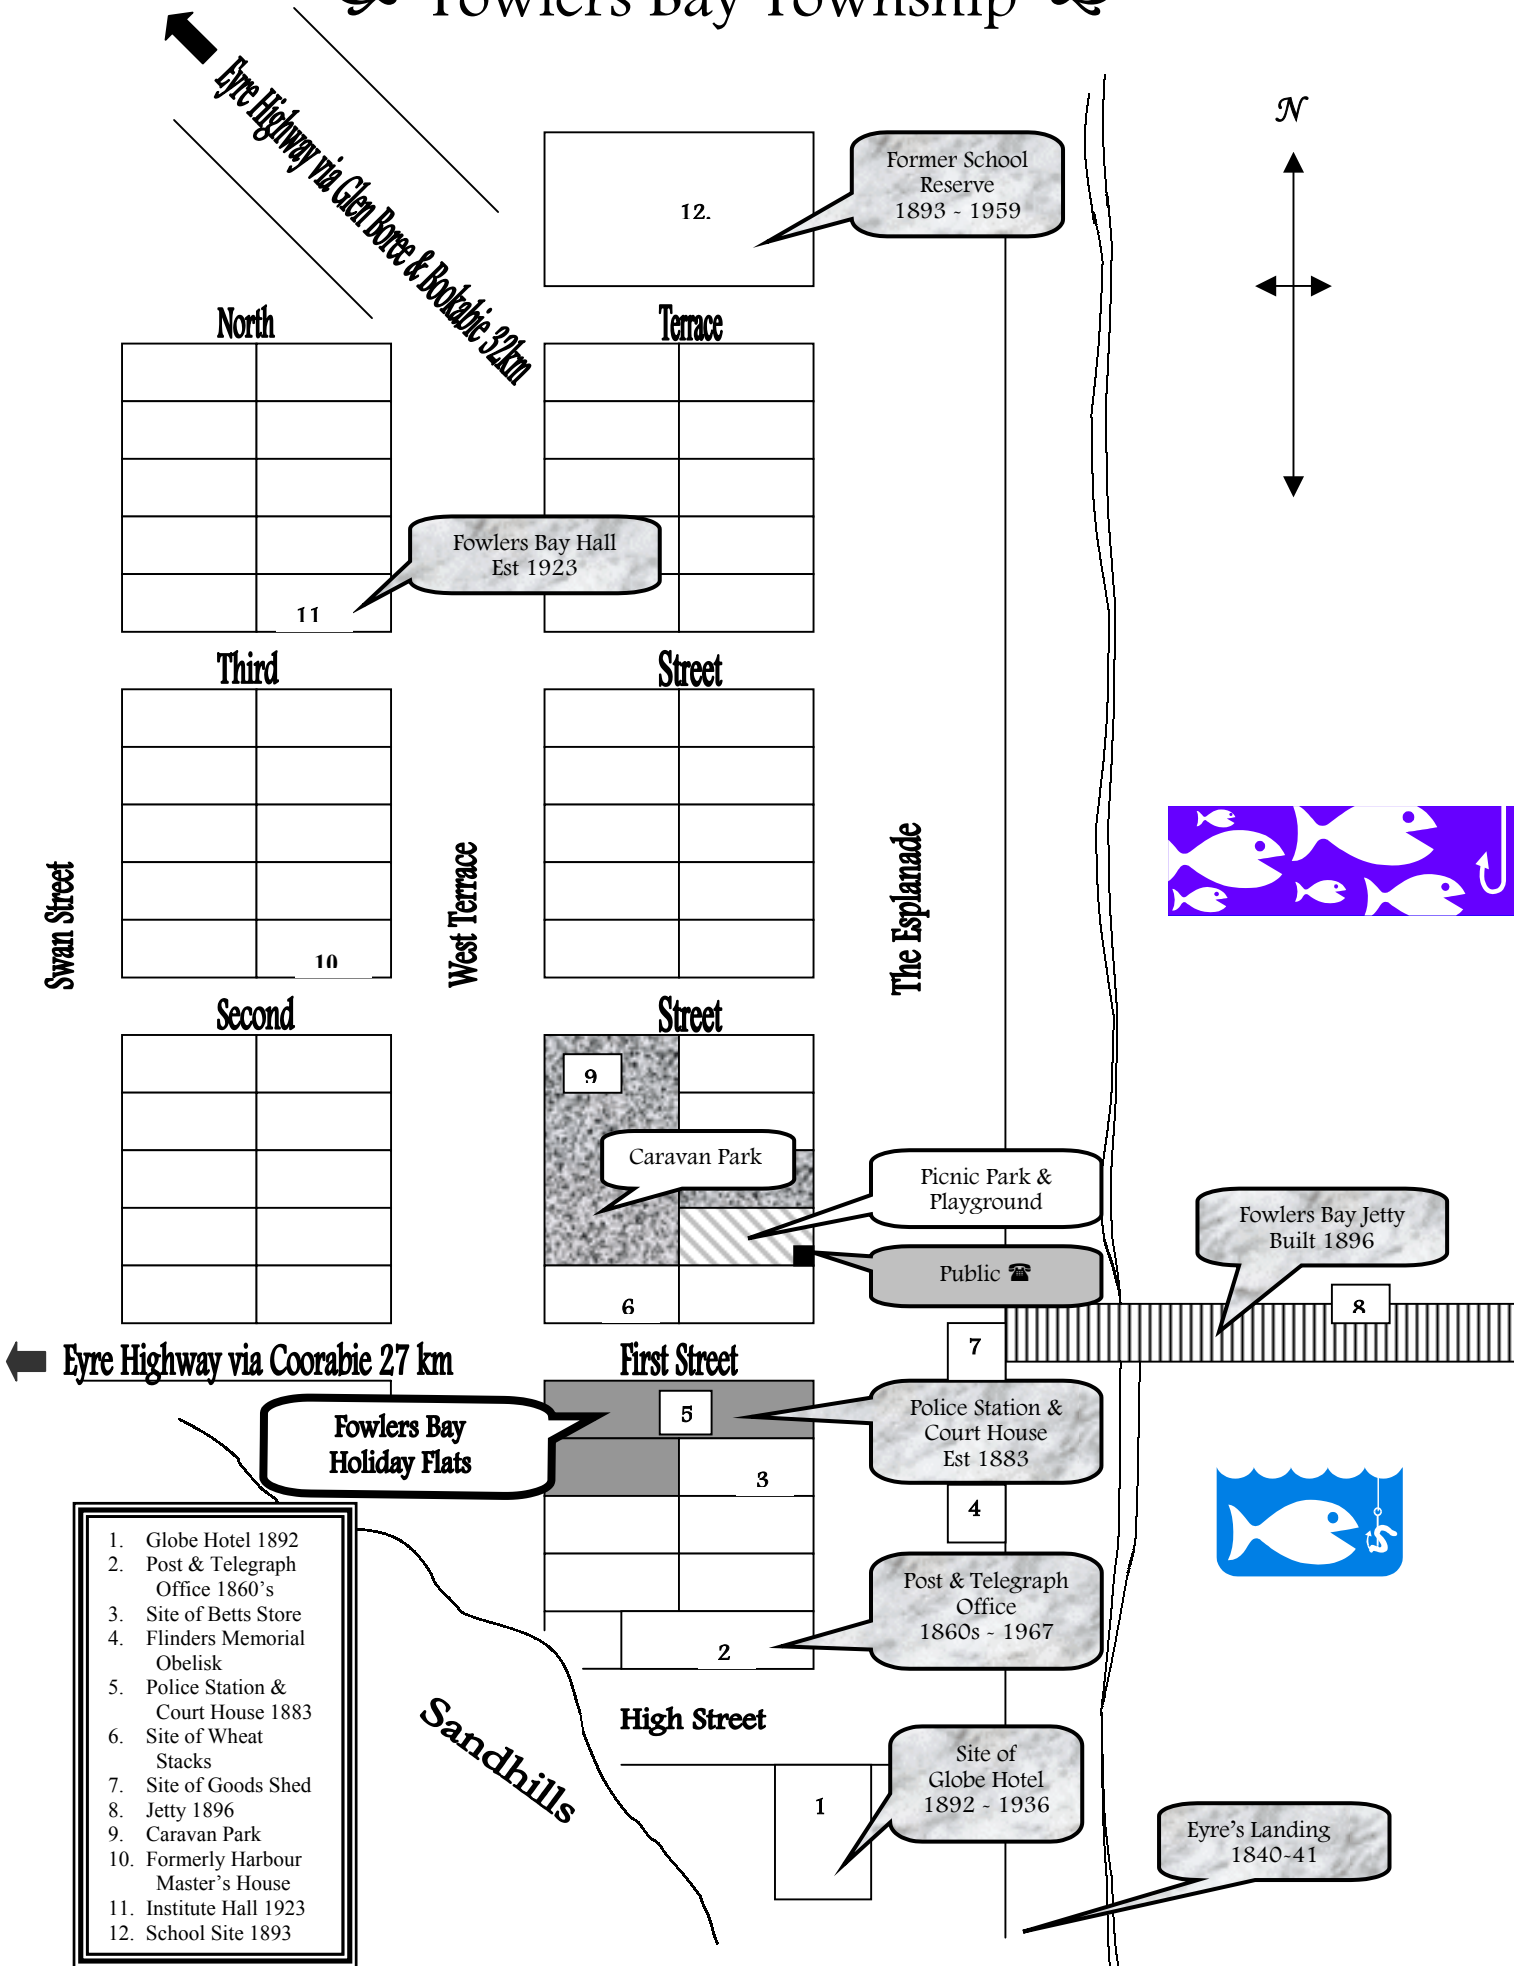

Fowlers Bay Township

- | | |
|-----|-----------------------------------|
| 1. | Globe Hotel 1892 |
| 2. | Post & Telegraph Office 1860's |
| 3. | Site of Betts Store |
| 4. | Flinders Memorial Obelisk |
| 5. | Police Station & Court House 1883 |
| 6. | Site of Wheat Stacks |
| 7. | Site of Goods Shed |
| 8. | Jetty 1896 |
| 9. | Caravan Park |
| 10. | Formerly Harbour Master's House |
| 11. | Institute Hall 1923 |
| 12. | School Site 1893 |